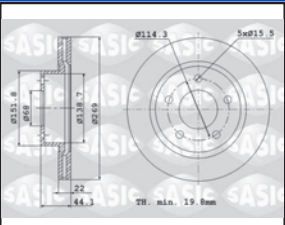

Disque de frein

Brake disc

6104031

Jeu disques de frein

Set of brake discs

OE 402066300R A = 269 B = 68 C = 44.1 D = 22 Dmini = 19.8 E = 5 EØ = 15.5

DACIA Duster I HS PS
1.5 DCi 2WD
1.6i 16v.

Pompe à eau